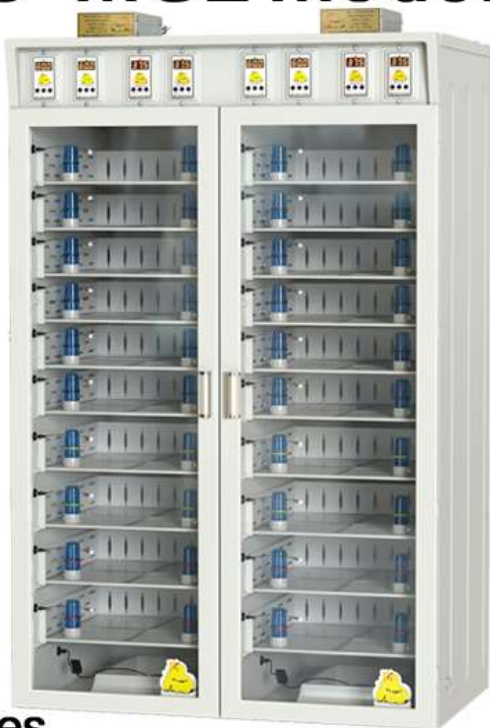

Mega Cocks–MG2 Model

AC/DC

MG1 Model Properties

1. 🐣 840–1000 Chicken Eggs, 360 Goose Eggs
   - 🐣 Equipped with automatic switching system box
   - 🐣 Equipped with battery charger
   - 🐣 Equipped with 8 Thermostat
   - 🐣 Equipped with 20 Turning Motors
   - 🐣 Packing info: 133Kg | 60*100*185 cm
2. + Equipped with Artificial Mother & Recovery Unit

1 year warranty